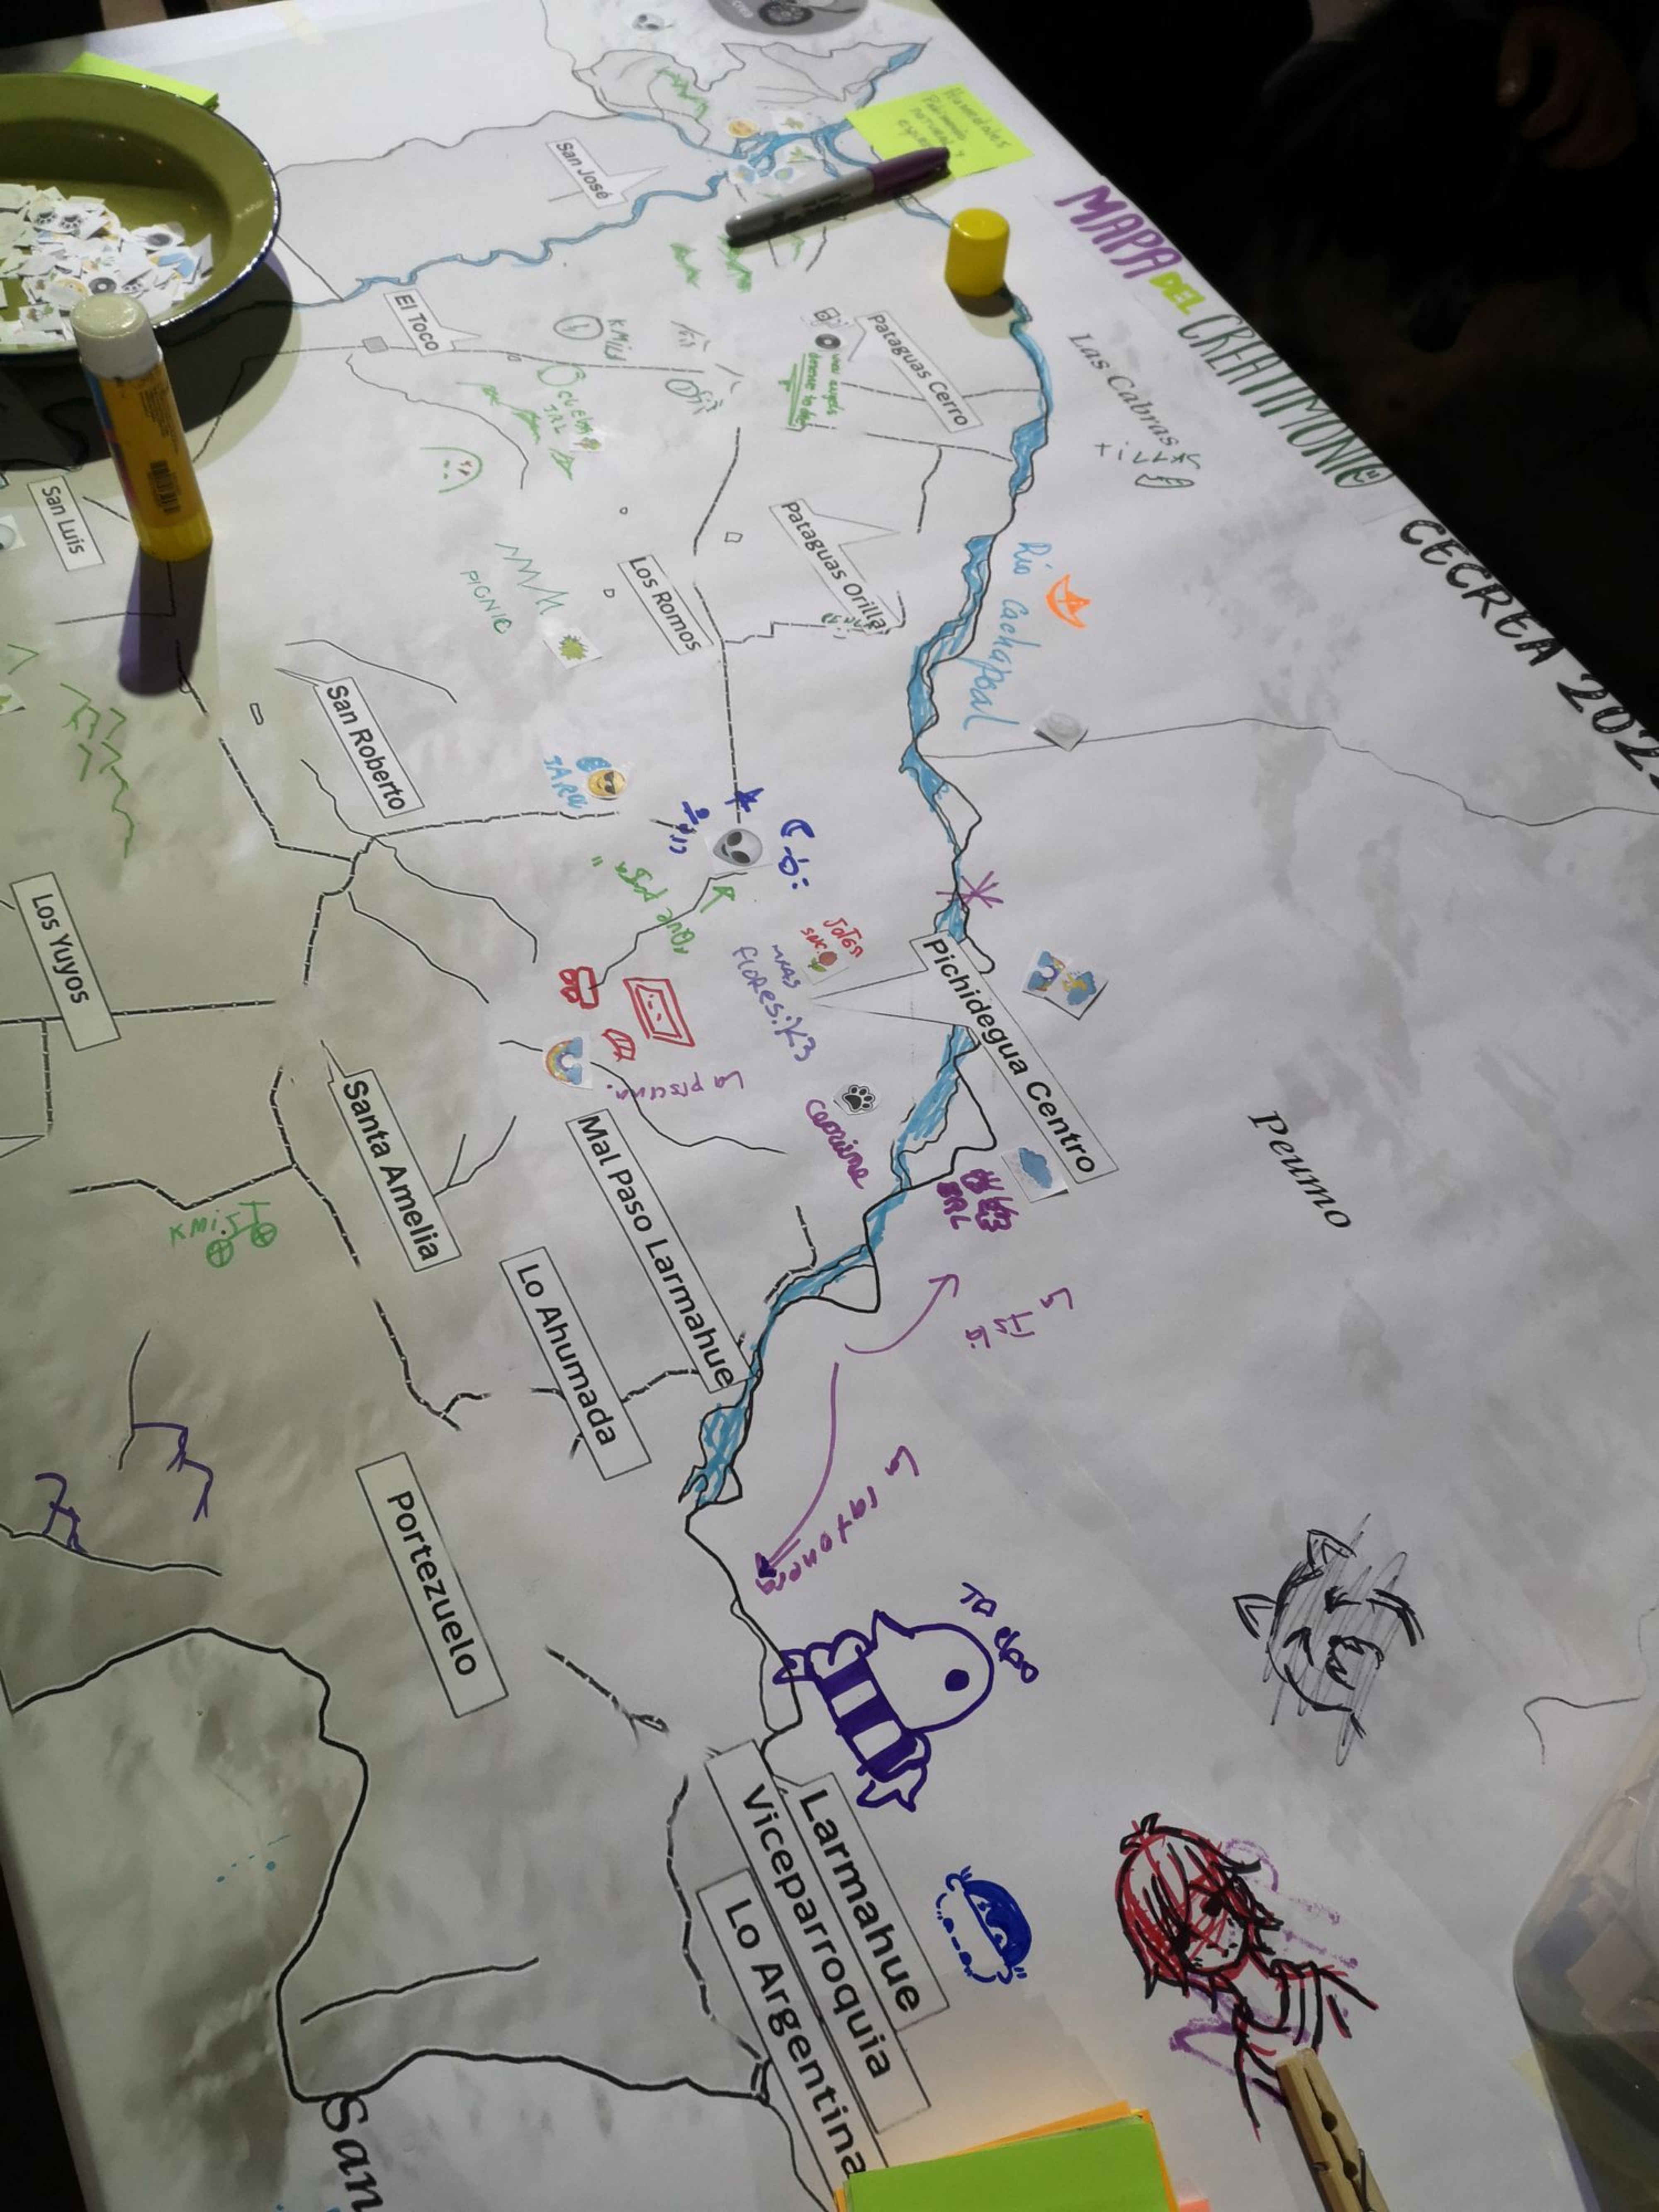

CREATIMONY

blitz

CREATIMONI

KORN

SKA-P

CREATIVOMONIA

A collection of various items including:

- Hand-drawn sketches and drawings.
- Photographs of landscapes and people.
- Text-based notes and cards, such as:
 - "UN SALUDO A TODOS. 11"
 - "SKA-P"
 - "EMERGENCIA NATICA"
 - "ZONA 1"
 - "VAN BEE"
 - "VEZOTA"
- Small printed images and stickers.

MAPA DEL CREATIMONIO CECREA 2022

5.500 Metros

MAPA DE CREATIVIDAD
Las Cabras TILLYS
CECREA 2022

San Luis

Los Yuyos

San Roberto

Santa Amelia

Mal Paso Larmahue

Lo Ahumada

Portezuelo

Larmahue
Viceparroquia
Lo Argentina

San José

El Toco

Los Romos

Pataguas Orilla

Pataguas Cerro

Pichidegua Centro

Peumo

Rio Cachapual

Jalen
mas
Flores: 23

Caprine

La Pasa...

TA elgo