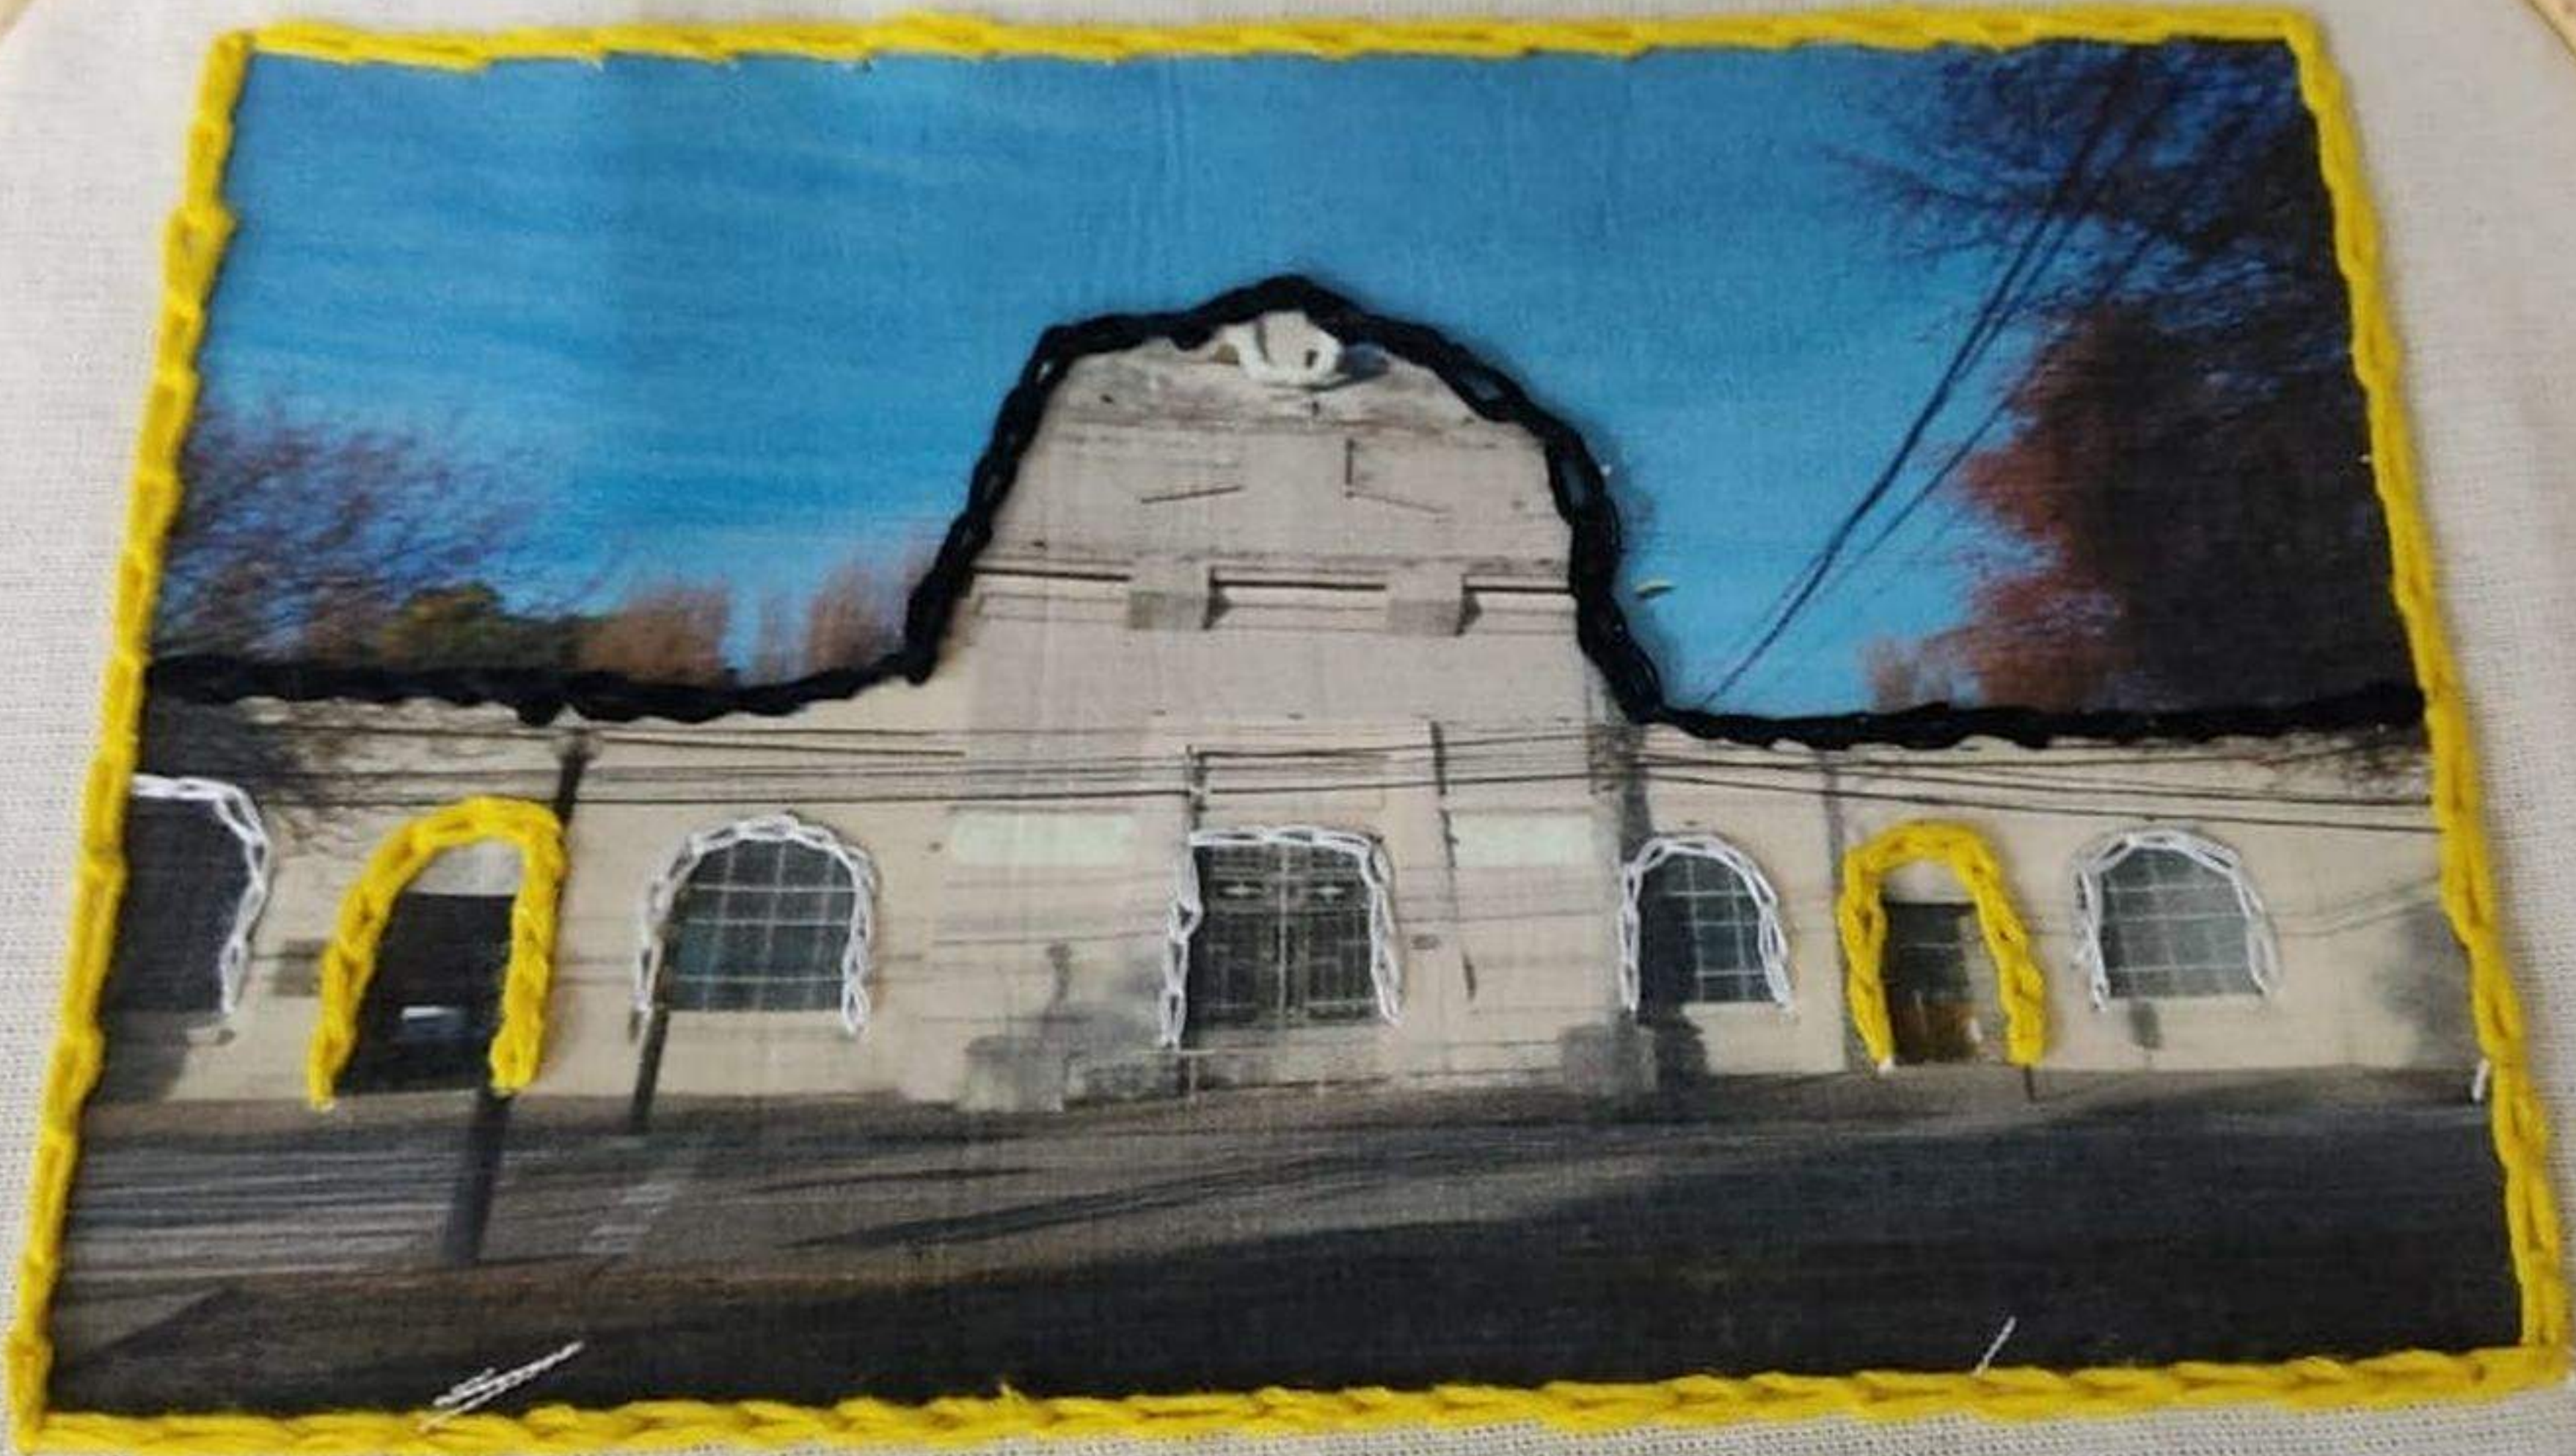

alicia maria

RVB

13

Handwritten text in green thread, possibly a signature or date, located in the bottom right corner of the fabric.

WIK

B

TAMARA RIVERA
1C

5 HOTO 211

V

MY FATHER

Rocío
😊

Handwritten signature or initials in black ink, located in the lower right quadrant of the embroidery hoop.