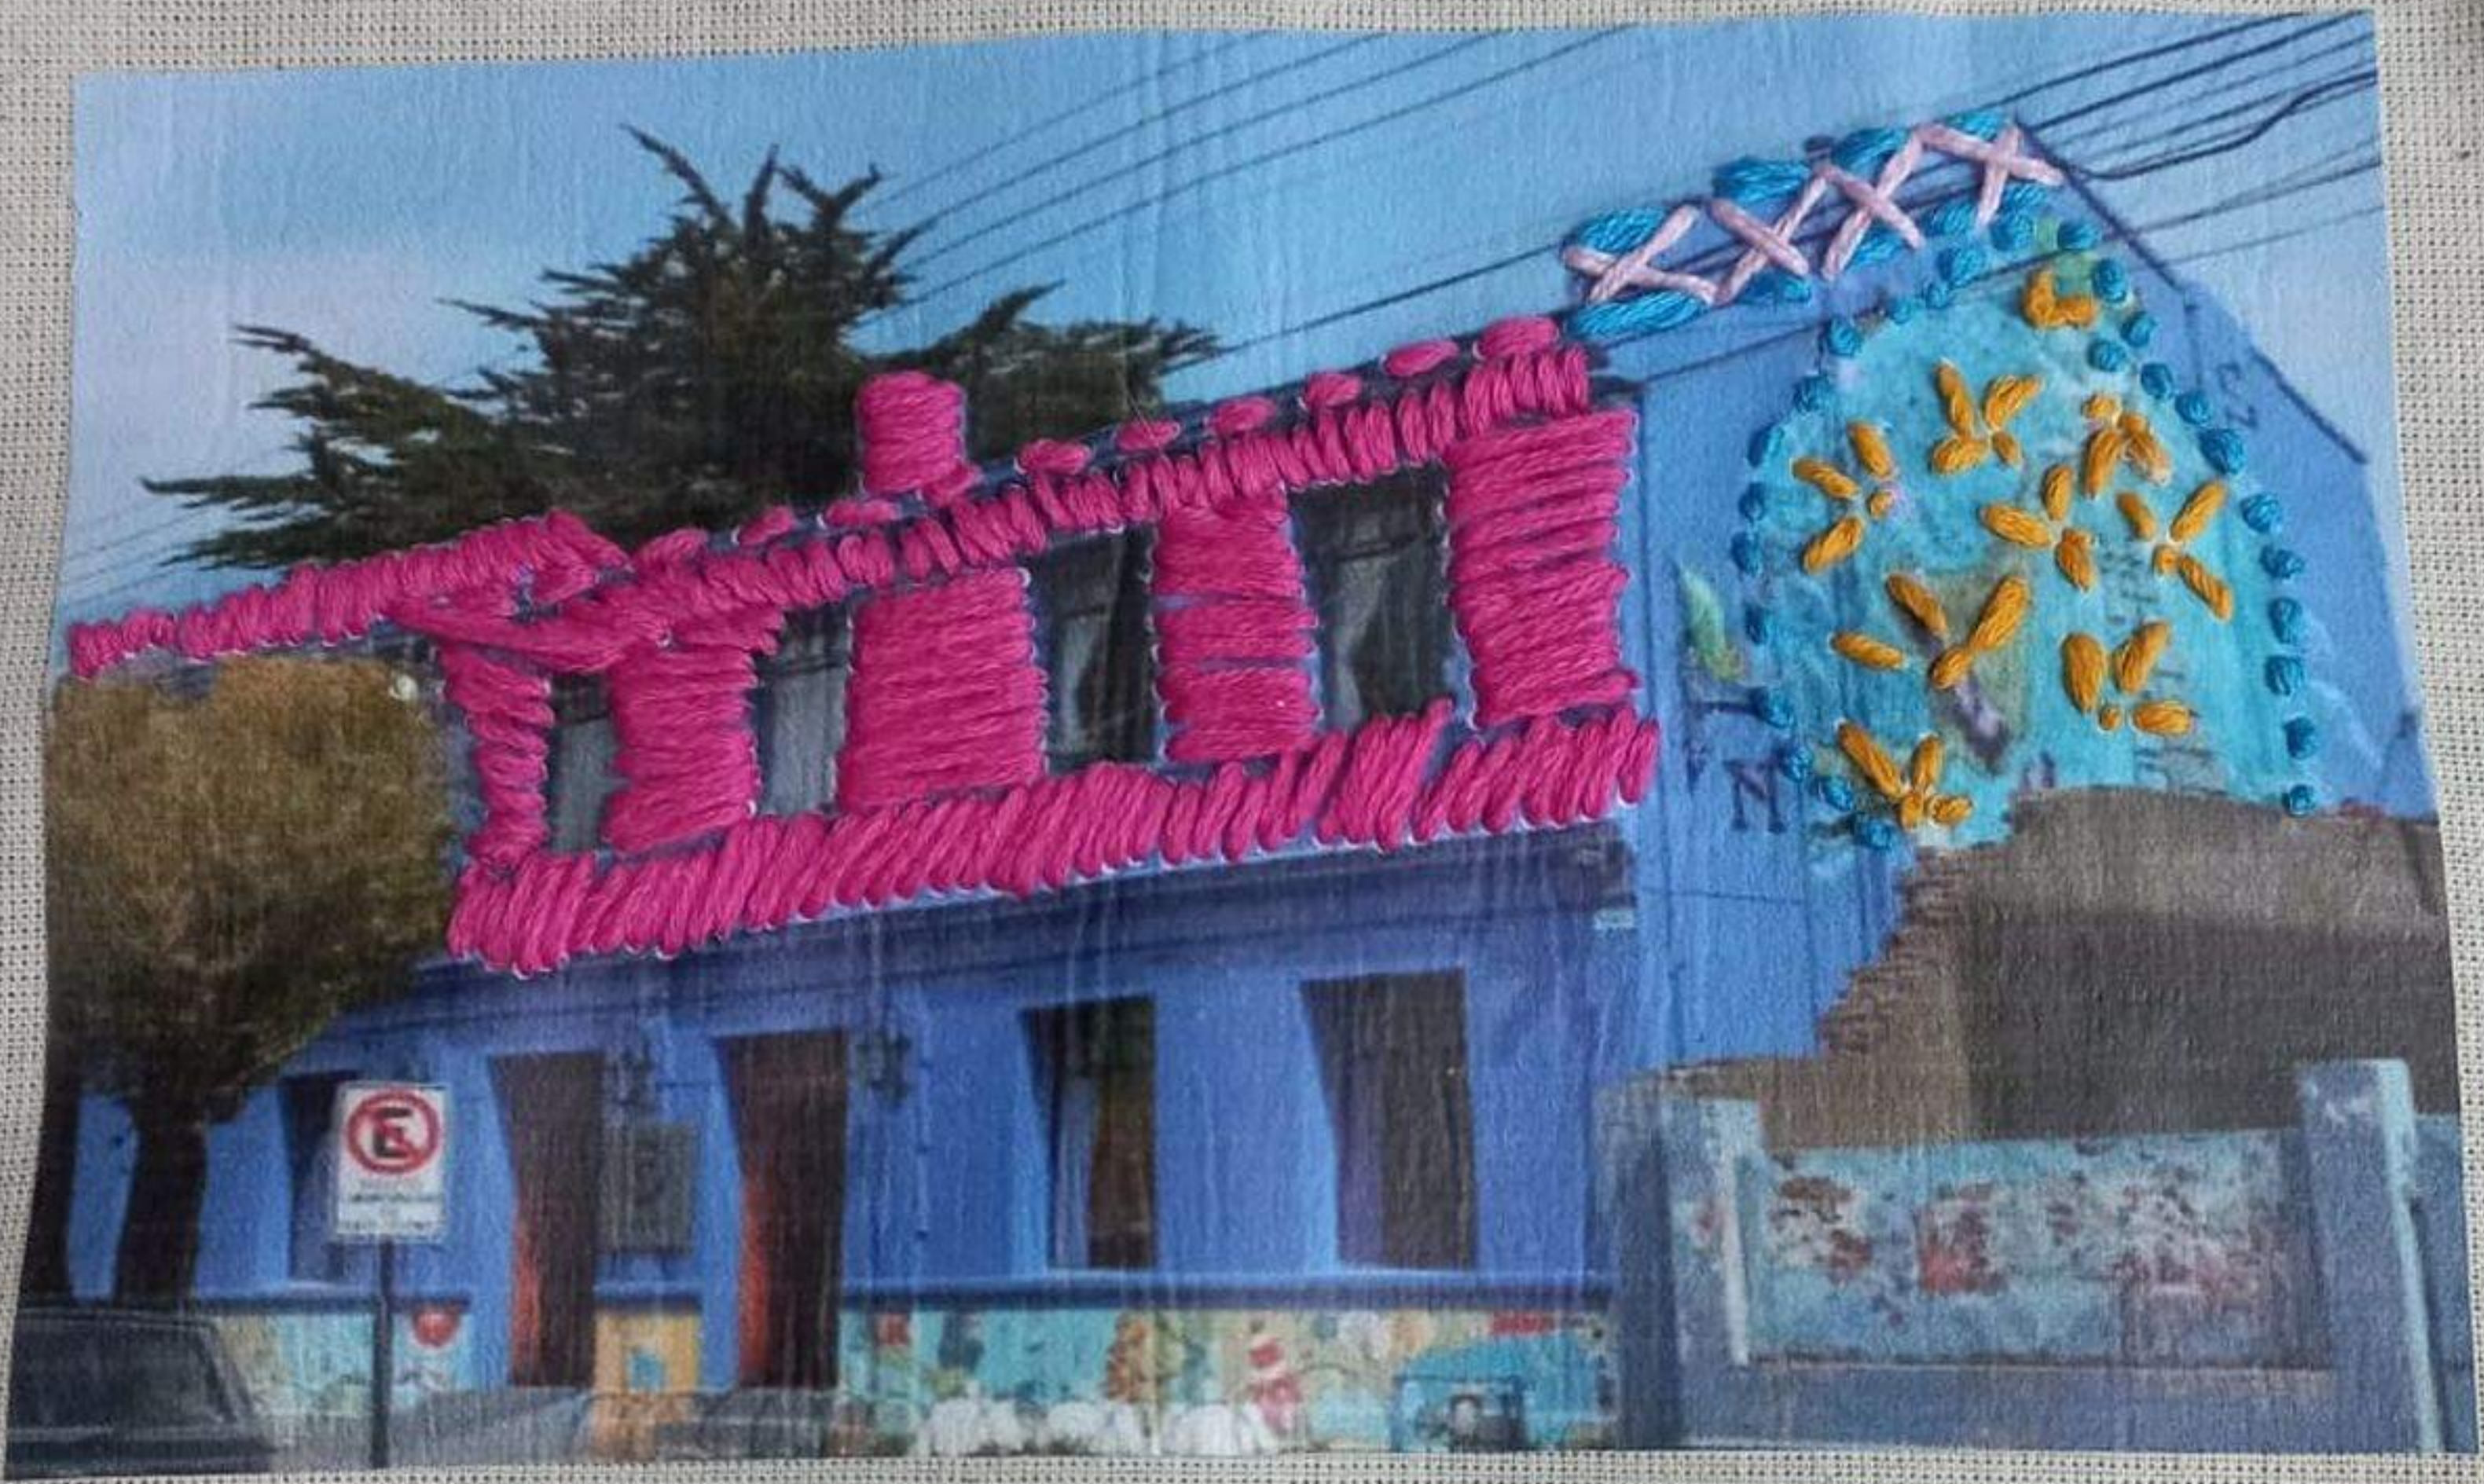

alicia maria

RVB

13

Handwritten text in green thread, possibly a signature or date, located in the bottom right corner of the fabric.

WIK

B

TAMARA RIVERA
1C

5 HOTO 211

V

MY FATHER

Rocío
😊

Handwritten signature or initials in black ink, located in the lower right quadrant of the embroidery hoop.