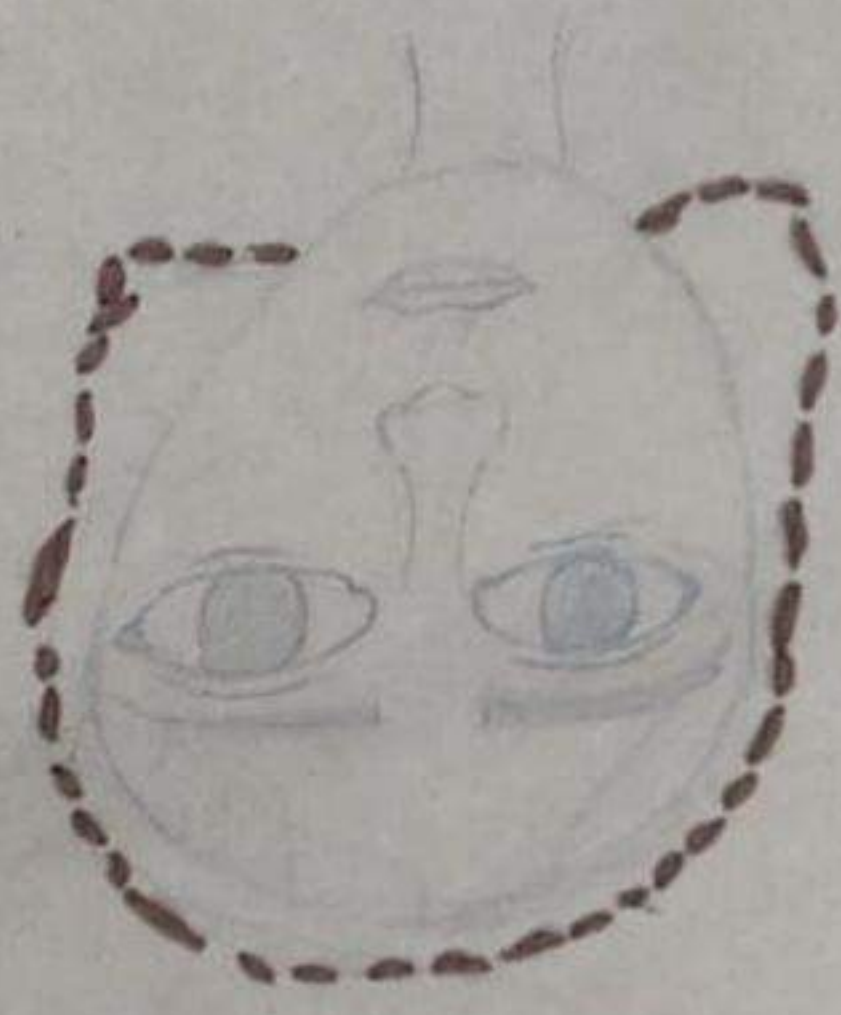

alicia maria

RVB

13

Handwritten text in green thread, possibly a signature or date, located in the bottom right corner of the fabric.

WIK

B

TAMARA RIVERA
1C

5 HOTO 211

V

MY FATHER

Rocío
😊

Handwritten signature or initials in black ink, located in the lower right quadrant of the embroidery hoop.