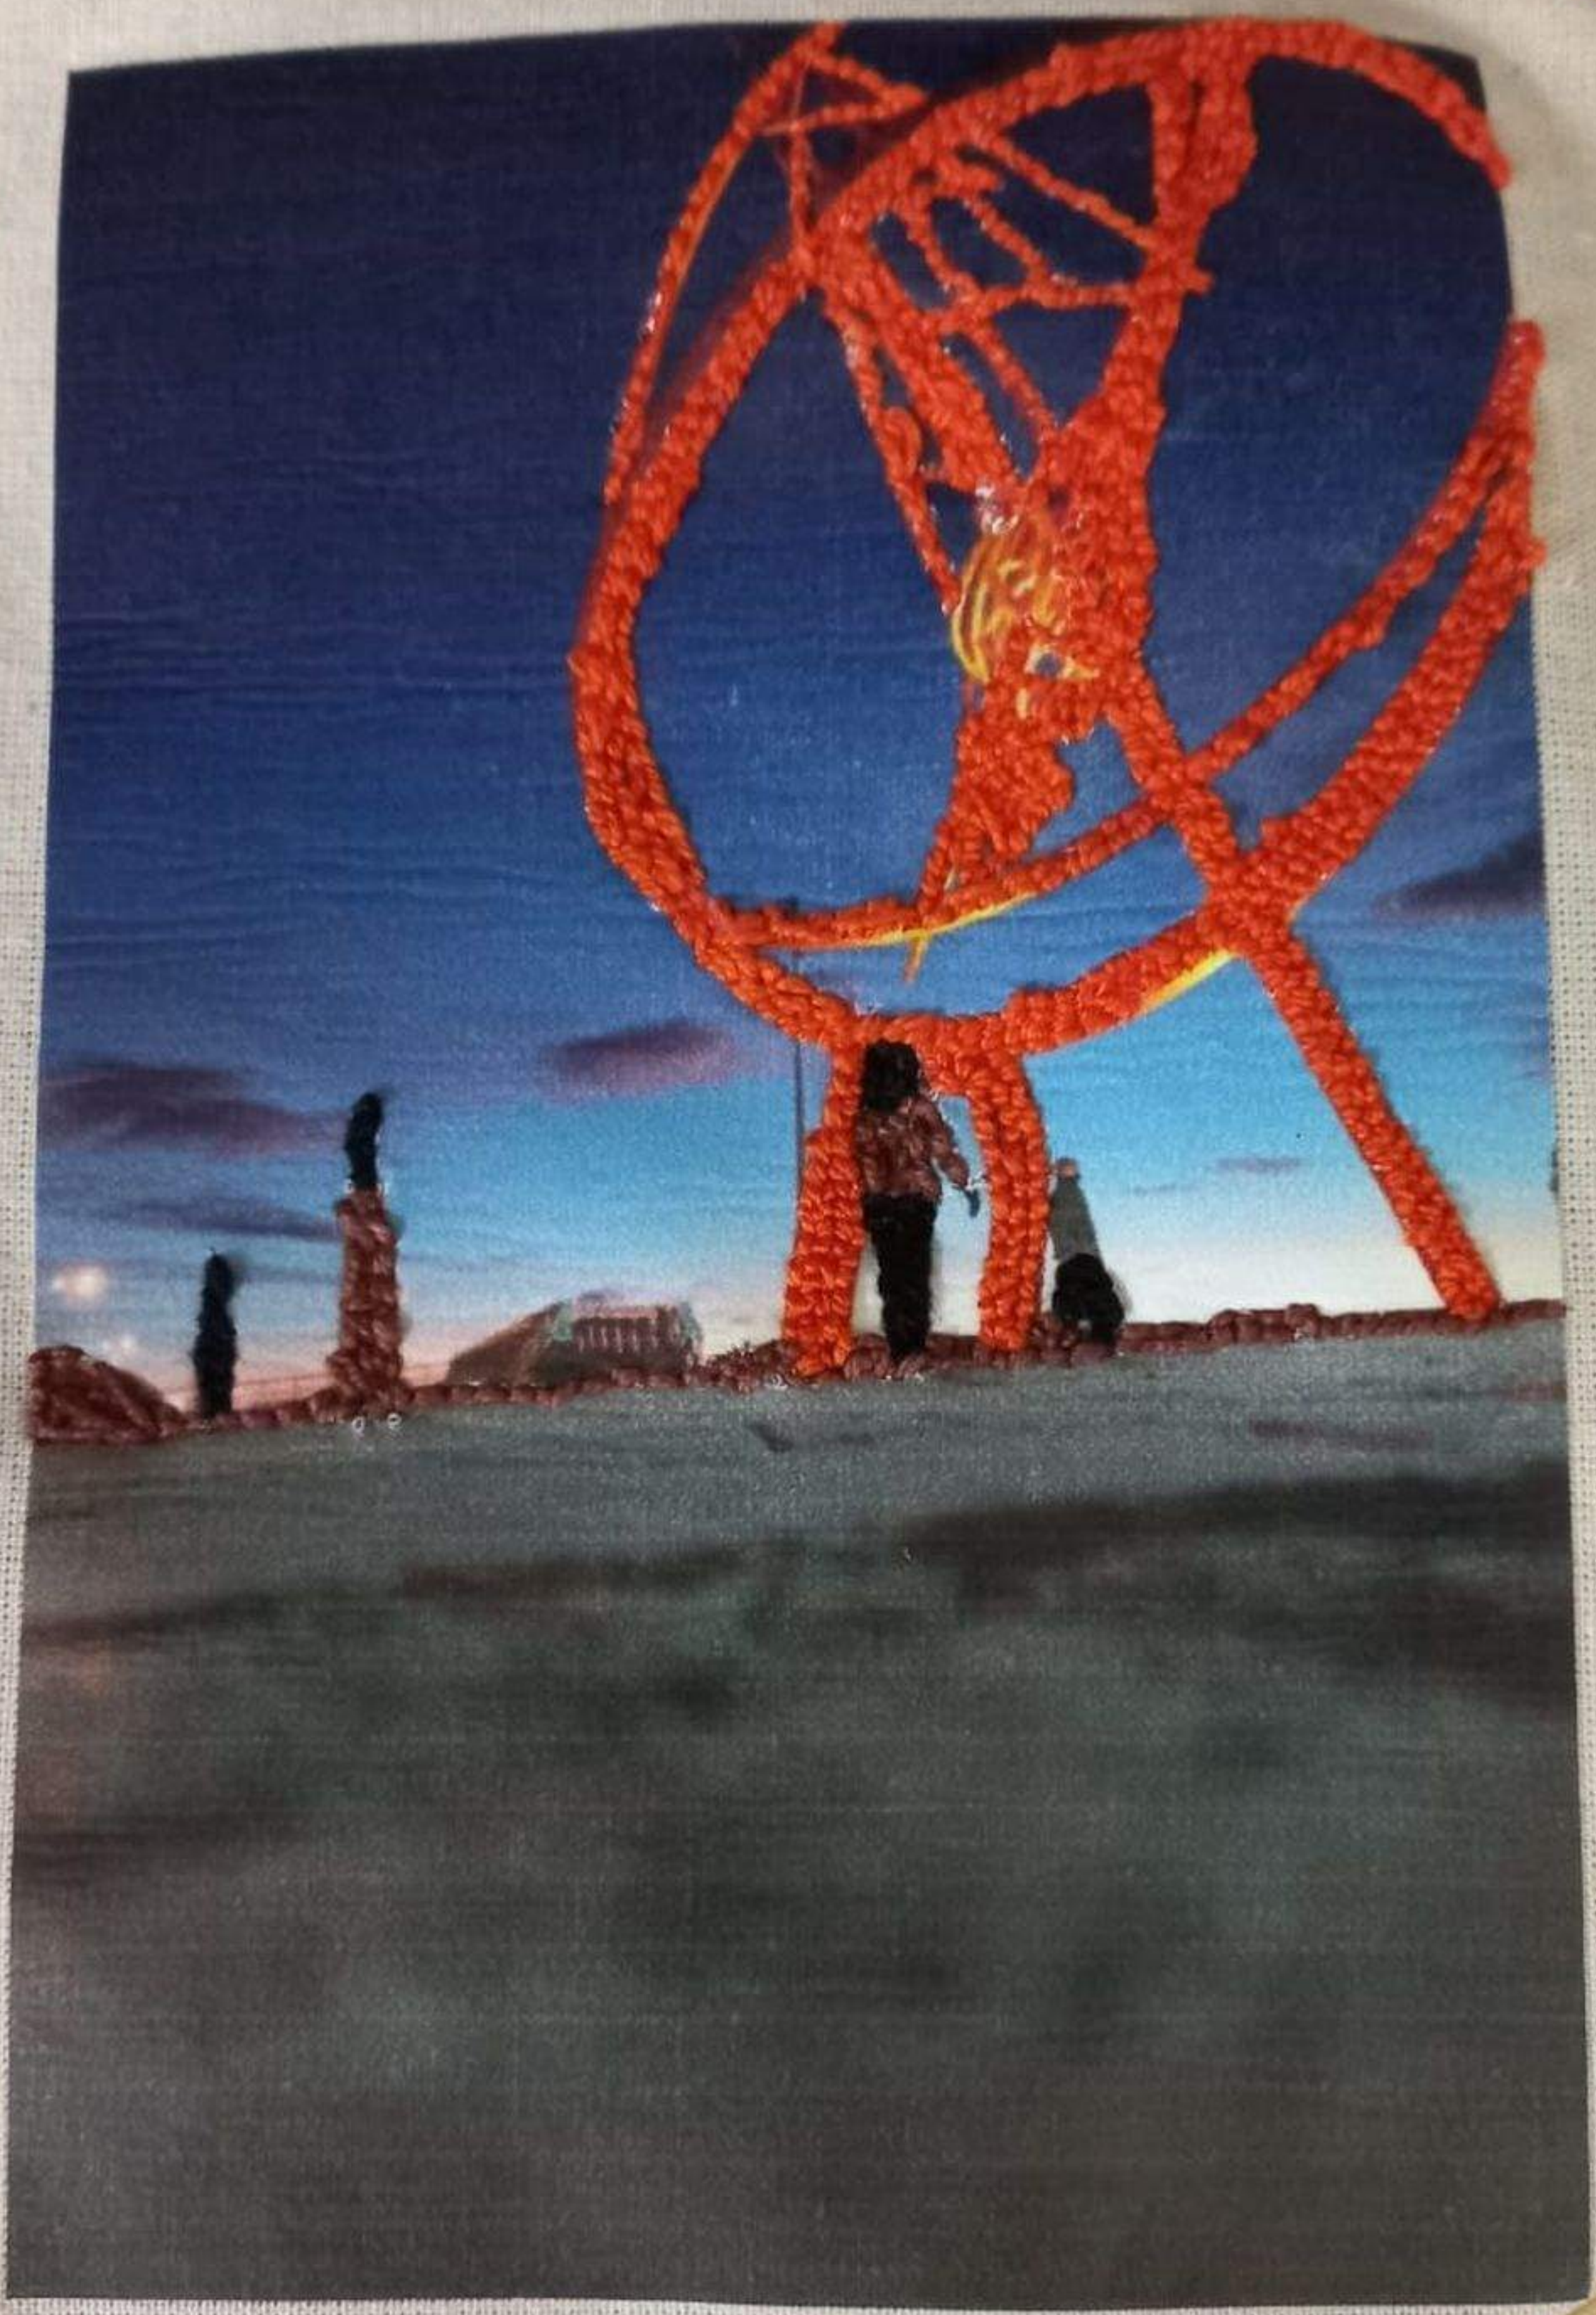

alicia maria

RVB

13

Handwritten text in green thread, possibly a signature or date, located in the bottom right corner of the fabric.

WIK

B

TAMARA RIVERA
1C

5 HOTO 211

V

MY FATHER

Rocío
😊

Handwritten signature or initials in black ink, located in the lower right quadrant of the embroidery hoop.