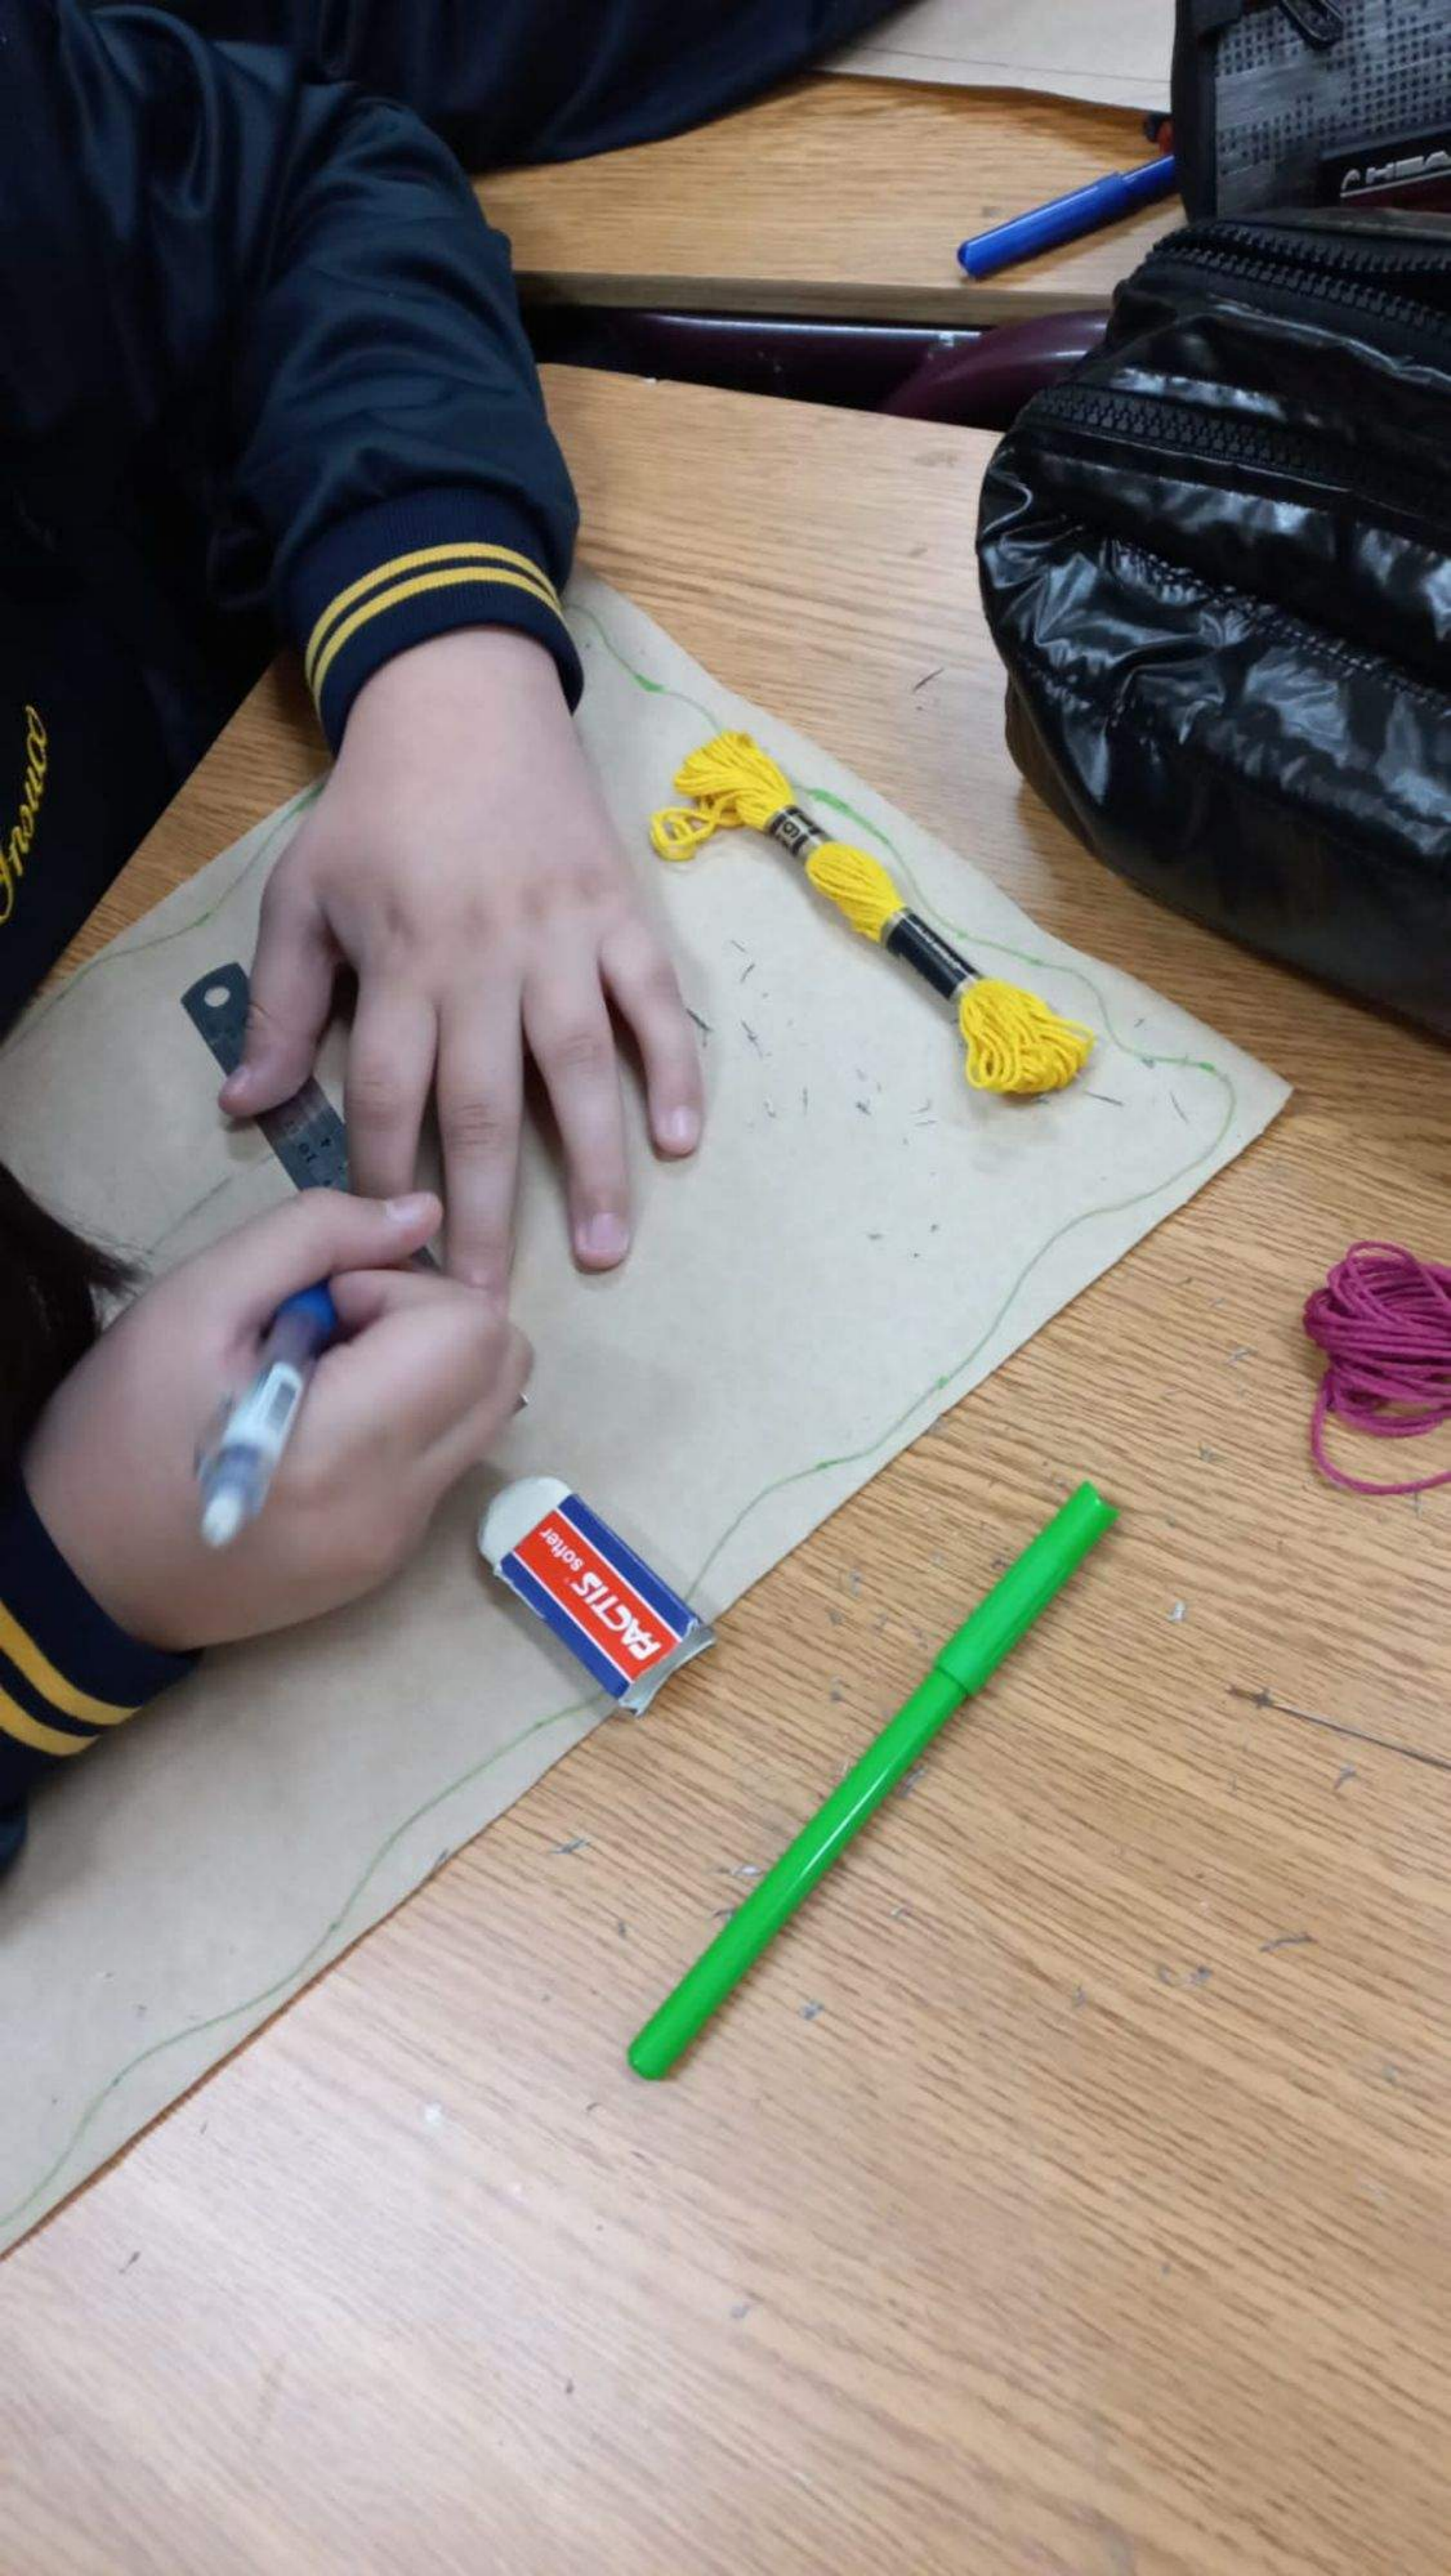

alicia maria

RVB

13

Handwritten text in green thread, possibly a signature or date, located in the bottom right corner of the fabric.

WIK

B

TAMARA RIVERA
1C

5 HOTO 211

V

MY FATHER

Rocío
😊

Handwritten signature or initials in black ink, located in the lower right quadrant of the embroidery hoop.