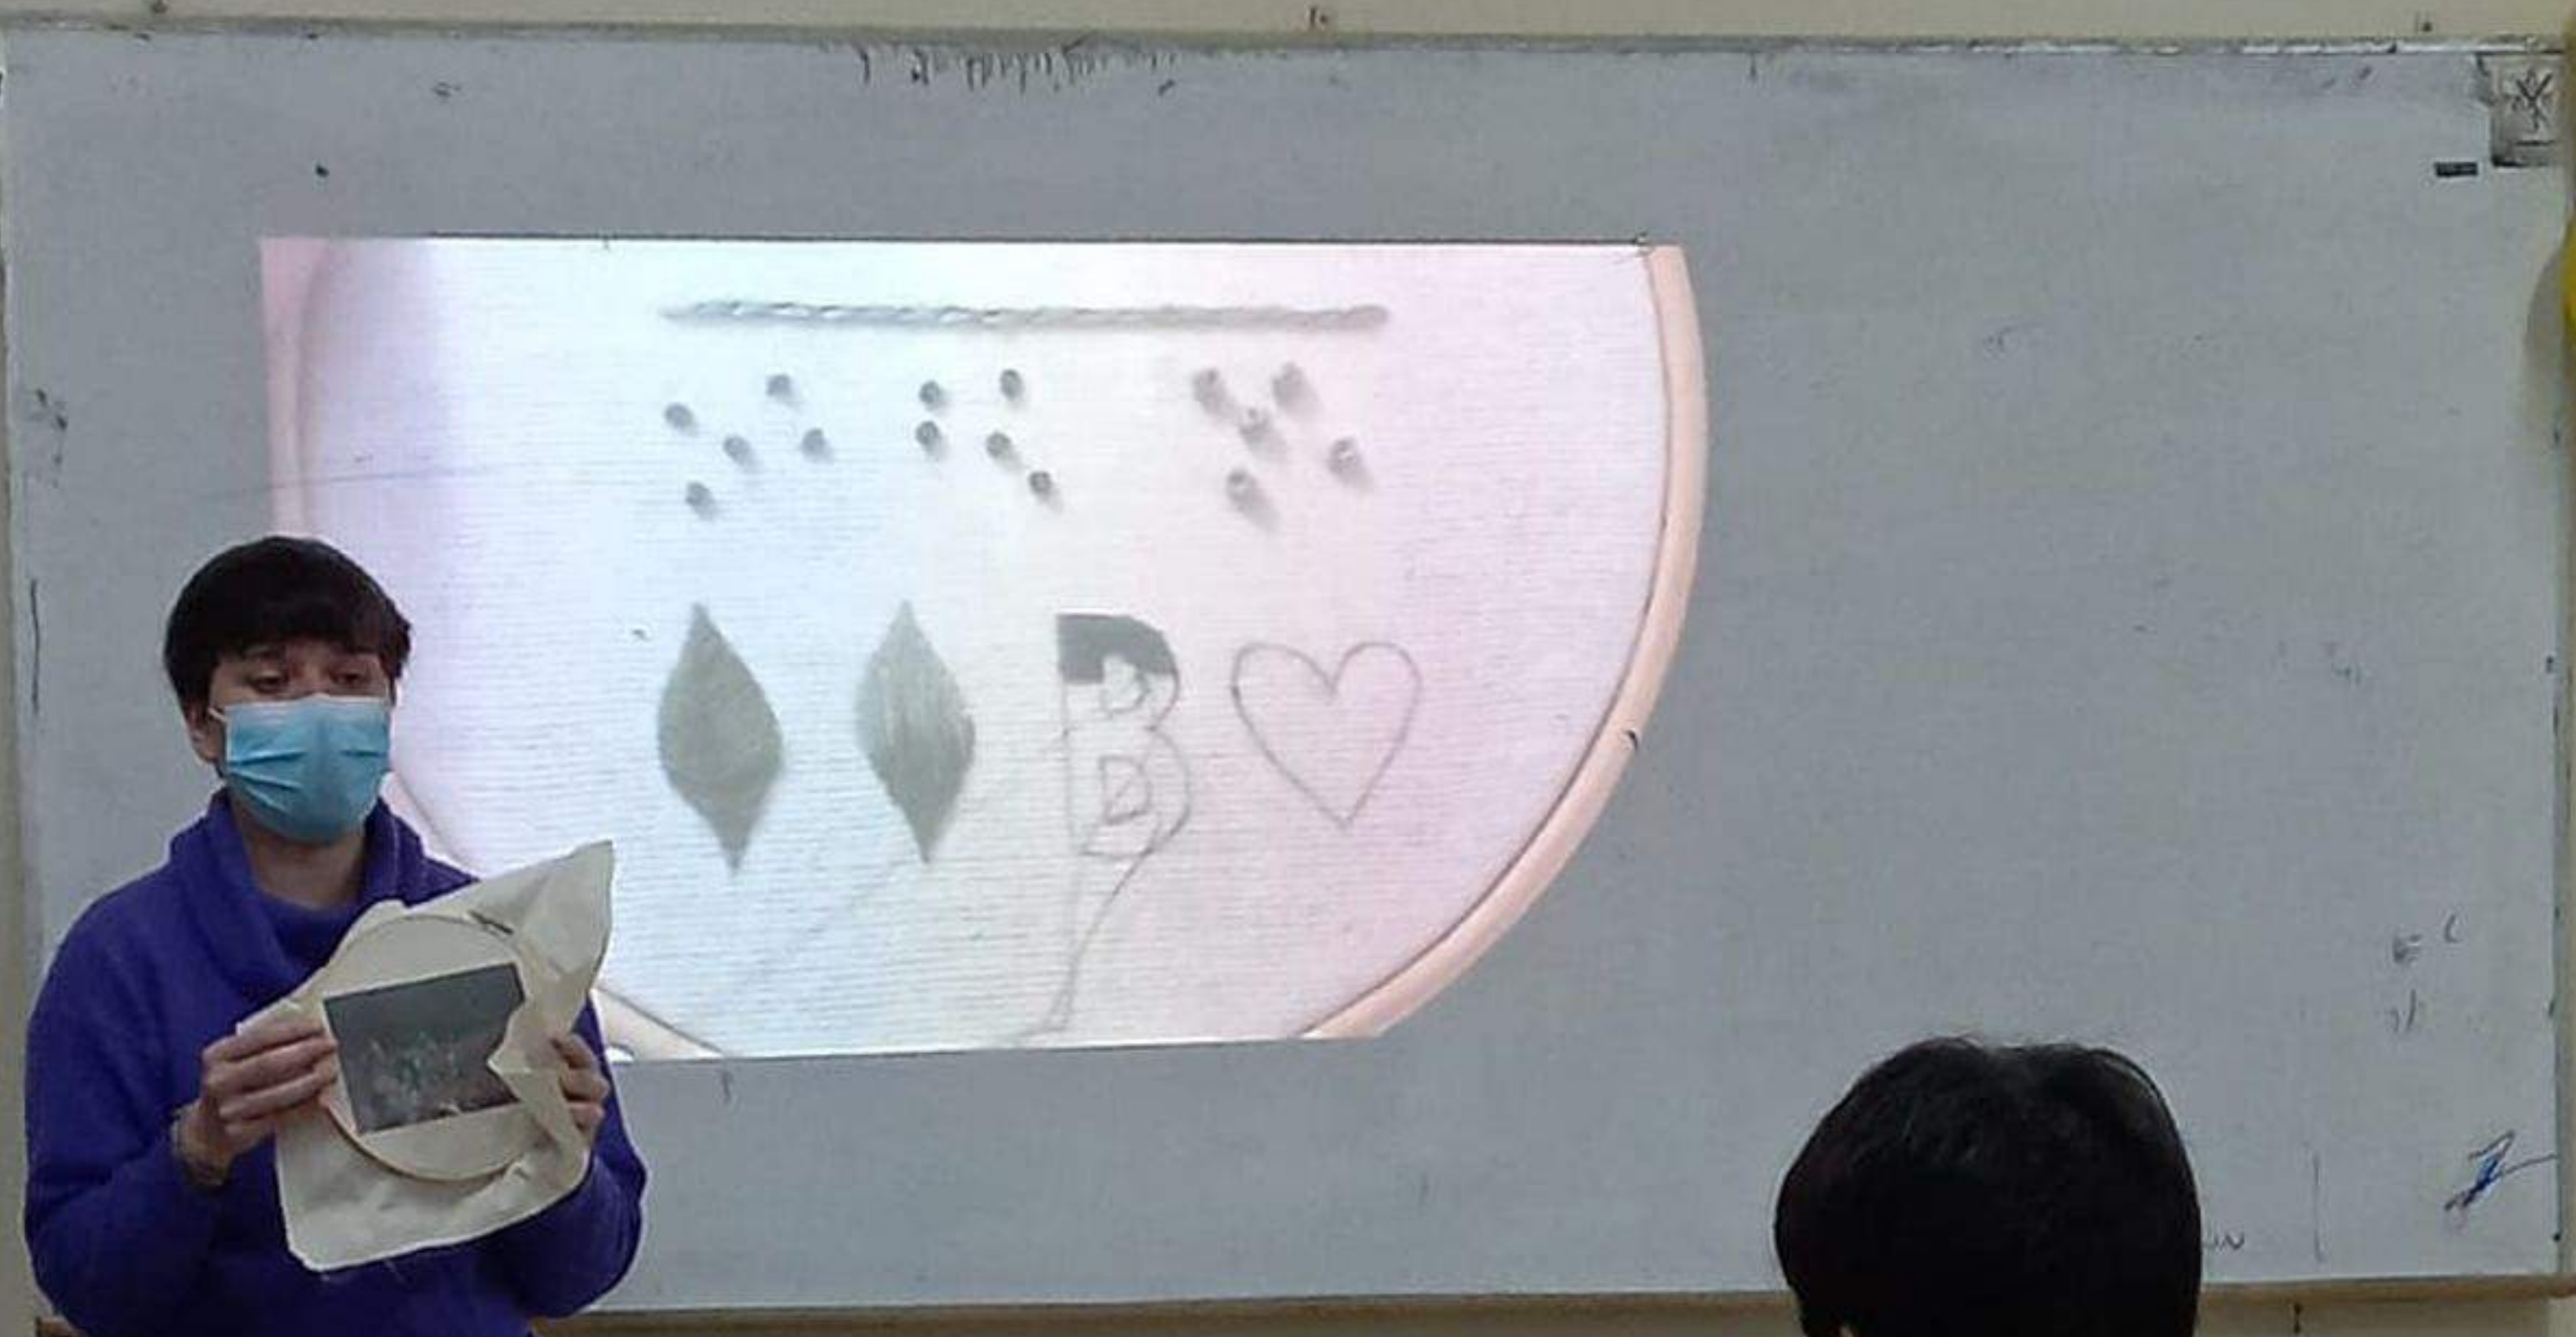

alicia maria

RVB

13

Handwritten text in green thread, possibly a signature or date, located in the bottom right corner of the fabric.

WIK

B

TAMARA RIVERA
1C

5 HOTO 211

V

MY FATHER

Rocío
😊

Handwritten signature or initials in black ink, located in the lower right quadrant of the embroidery hoop.