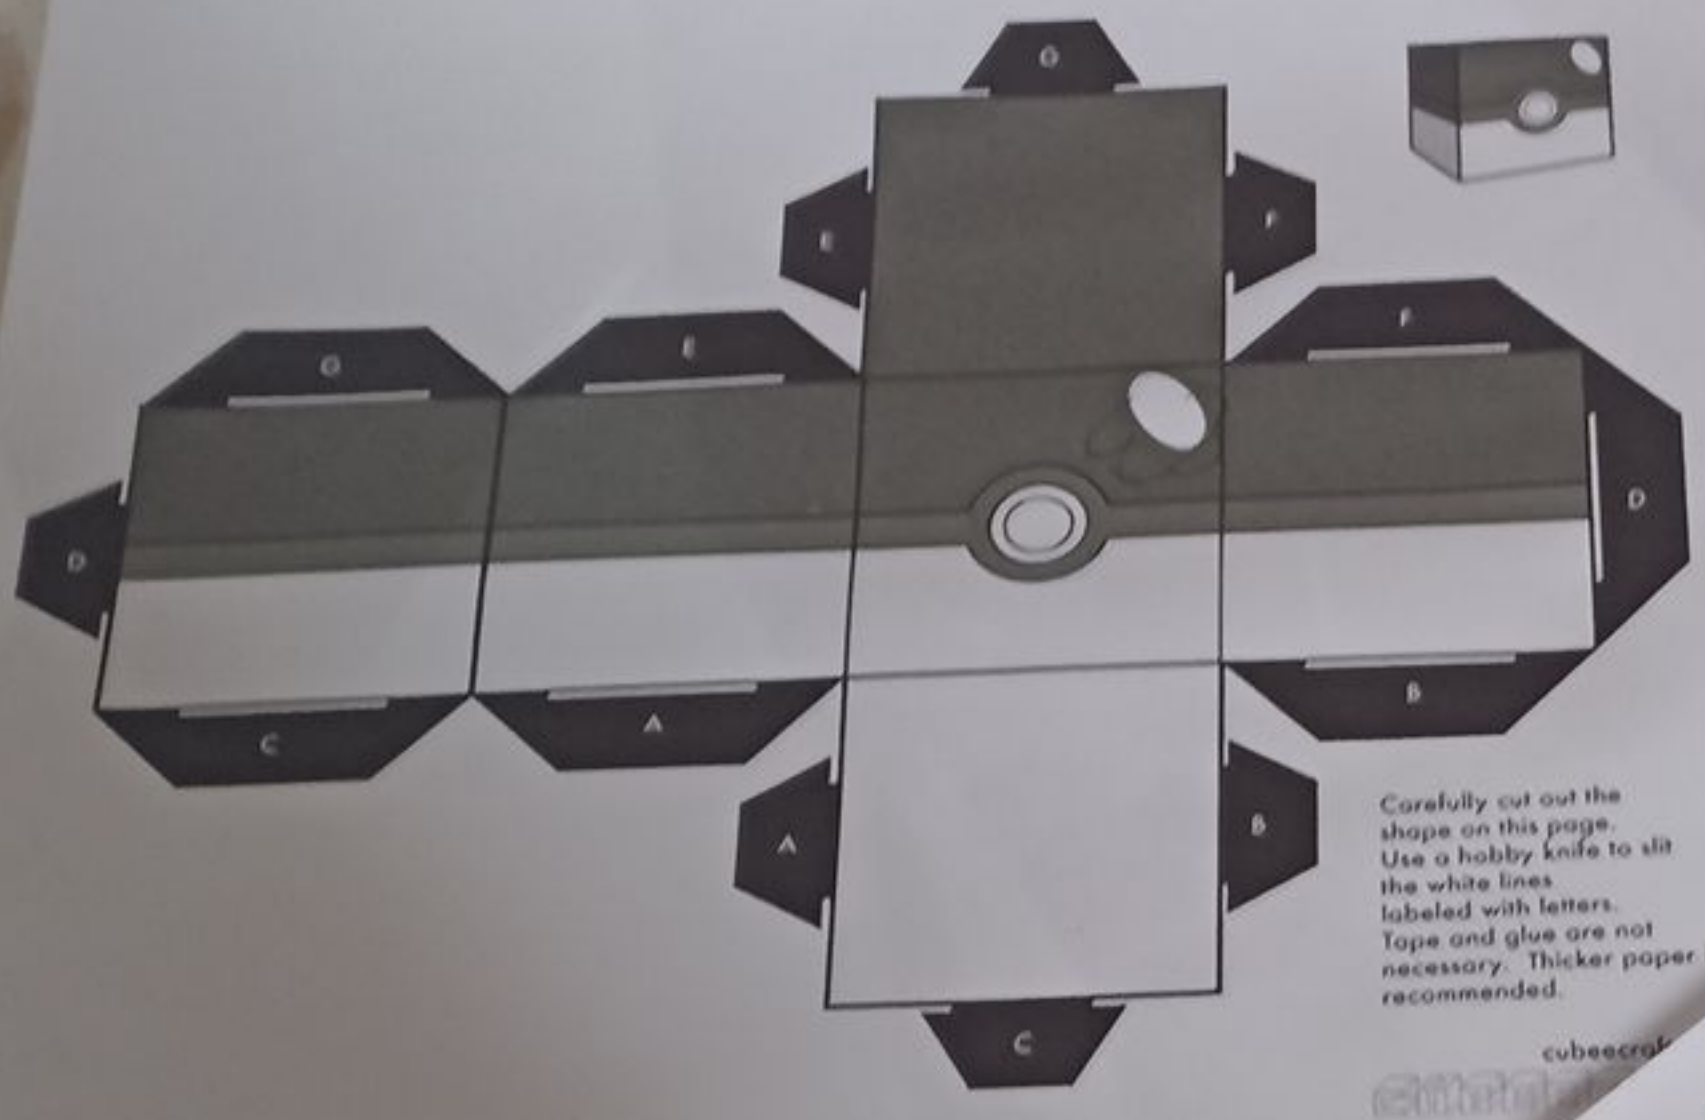

Cecrea

SUS

BTS

Zebra

MASSINHA DE MODELAR
LIVELINA - MODLUNG CLAY
12 ANOS
100g
ACRILEX

PLUMONES FINOS

Carefully cut out the shape on this page. Use a hobby knife to slit the white lines labeled with letters. Tape and glue are not necessary. Thicker paper is recommended.