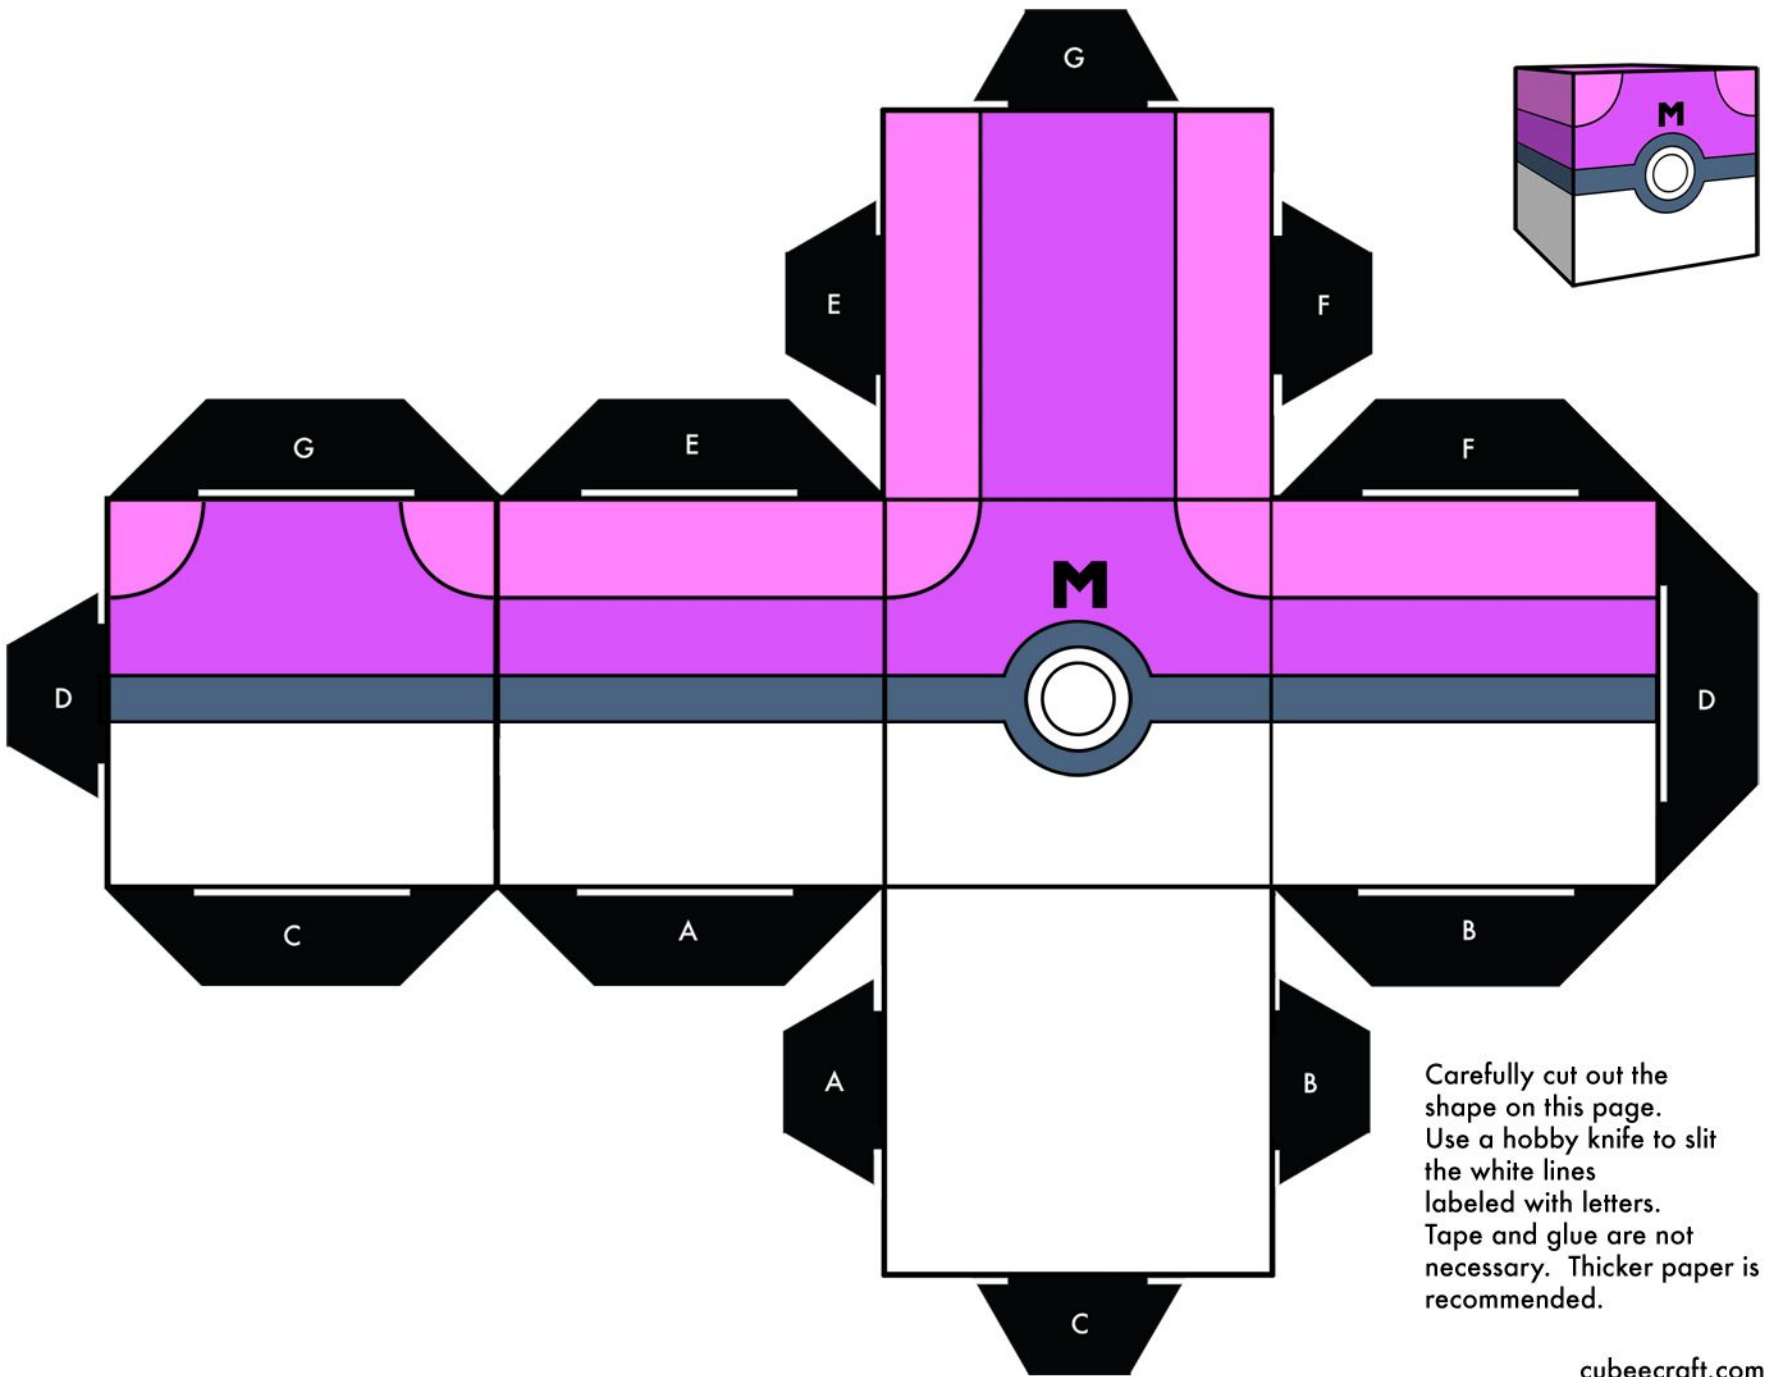

Corte no pontilhado preto e siga as instruções para criar seu próprio origami Venossauuro!

ORIGAMI

Corte no pontilhado preto e siga as instruções para criar seu próprio origami Vulpix!

Carefully cut out the shape on this page. Use a hobby knife to slit the white lines labeled with letters. Tape and glue are not necessary. Thicker paper is recommended.

Pokémon Type Effectiveness

Vulnerable To

Strong Against

Carefully cut out the shape on this page. Use a hobby knife to slit the white lines labeled with letters. Tape and glue are not necessary. Thicker paper is recommended.