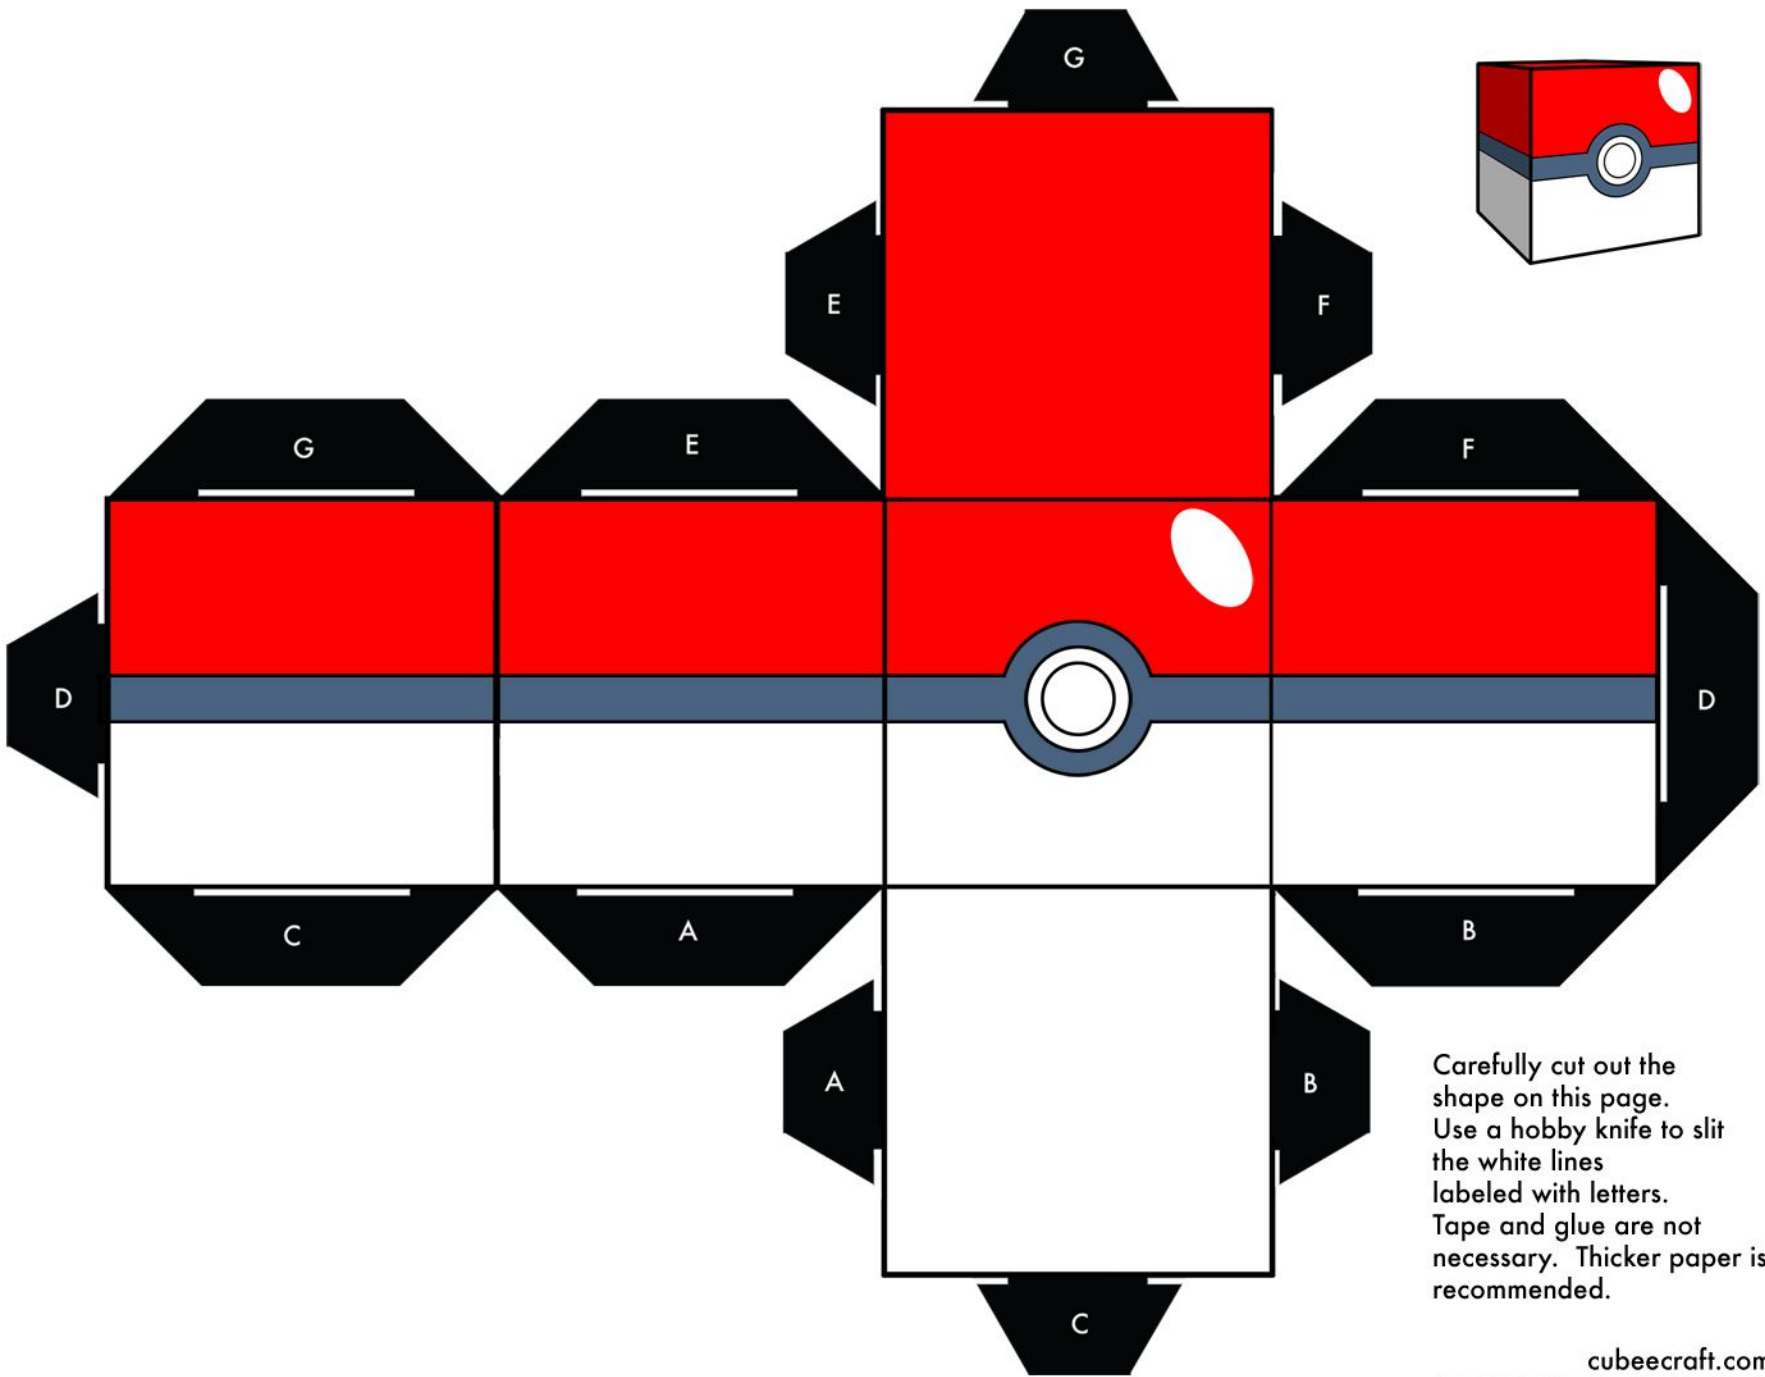

Corte no pontilhado preto e siga as instruções para criar seu próprio origami Venossauuro!

ORIGAMI

Corte no pontilhado preto e siga as instruções para criar seu próprio origami Vulpix!

Carefully cut out the shape on this page. Use a hobby knife to slit the white lines labeled with letters. Tape and glue are not necessary. Thicker paper is recommended.

Pokémon Type Effectiveness

Vulnerable To

Strong Against

Carefully cut out the shape on this page. Use a hobby knife to slit the white lines labeled with letters. Tape and glue are not necessary. Thicker paper is recommended.